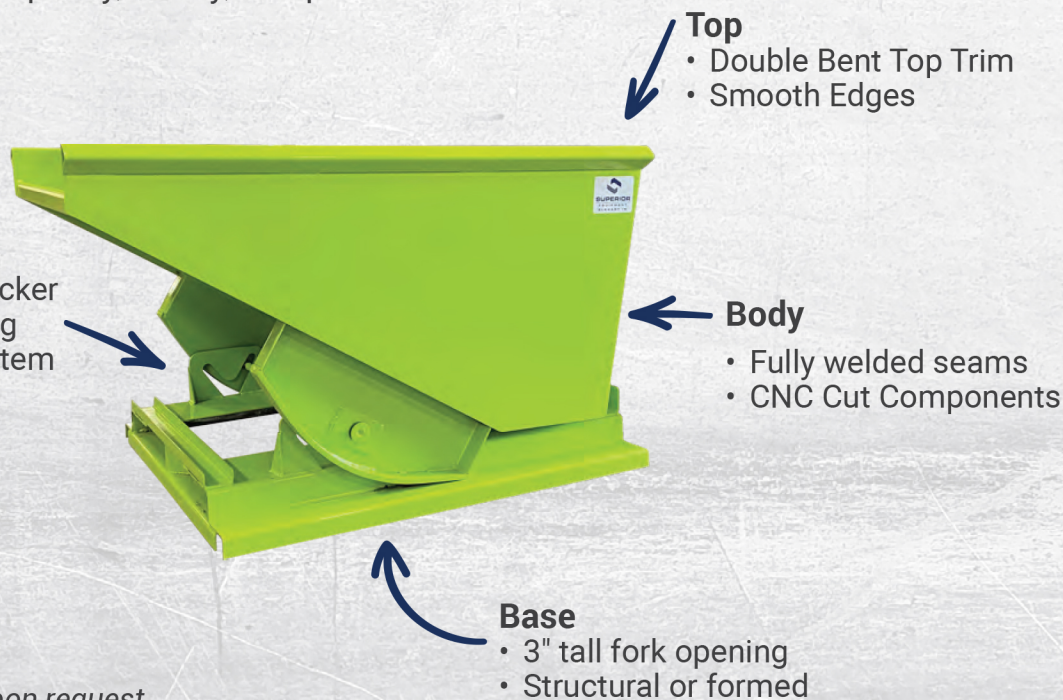

# SELF DUMPING HOPPER

**SUPERIOR**  
EQUIPMENT

Our Self Dumping Hoppers have been designed for ultimate durability. Used to store, transport, and dump waste & recycling materials.

## DUTY

Standard  
Heavy

## OPTIONS

Casters  
Safety Chain  
Open-Ended

## THE SUPERIOR VALUE

- No pegs, hopper always stays aligned with the base.
- Unmatched quality, safety, and performance.

\*Custom specifications available upon request.