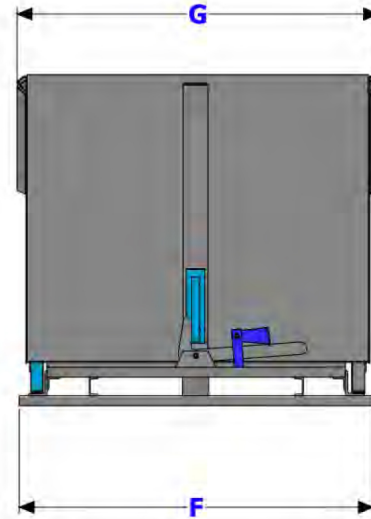

## SPECIFICATIONS

Size	Duty	Base	Body
1yd up to 3yd	Standard	7GA Formed	12GA
1/4yd up to 1-1/2yd	Heavy	7GA Formed	7GA
2yd up to 5yd	Heavy	Structural	7GA

## HEAVY DUTY SELF DUMPING HOPPERS

SIZE	MODEL	WT	CAPACITY	A	B	C	D	E	F	G
1/4 YD	SD025HD	370	3,000 lbs	36-1/2"	44-5/8"	42"	22-1/4"	24-5/8"	32-7/8"	33"
1/2 YD	SD050HD	420	4,000 lbs	42-1/2"	46-1/2"	43-5/8"	27-3/4"	31-1/4"	39-1/4"	39"
3/4 YD	SD075HD	530	5,000 lbs	48"	59-1/2"	58-5/8"	31"	34-3/4"	39-1/4"	39"
1 YD	SD100HD	545	6,000 lbs	48"	61-5/8"	60-1/8"	33-7/8"	37-7/8"	39-1/4"	39-1/8"
1-1/2 YD	SD150HD	664	6,000 lbs	48"	61-3/4"	59"	35-1/2"	40"	41-1/2"	57"
2 YD	SD200HD	890	6,000 lbs	59"	57-5/8"	56-1/2"	37-5/8"	47-3/4"	57"	58"
2-1/2 YD	SD250HD	960	6,000 lbs	59"	68-5/8"	66-5/8"	36-3/4"	53-1/4"	57"	58-1/8"
3 YD	SD300HD	1051	5,000 lbs	59"	68-1/4"	67-3/8"	37-1/4"	54-1/4"	57"	63-1/8"
4 YD	SD400HD	1230	4,000 lbs	59"	69-3/8"	66-5/8"	35 1/8"	53-3/8"	57"	87-1/8"
5 YD	SD500HD	1370	4,000 lbs	59"	69-1/2"	66-1/4"	36-3/8"	53-3/8"	57"	108-1/8"